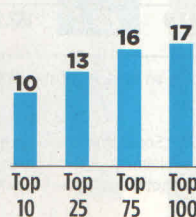

Average student to faculty ratio