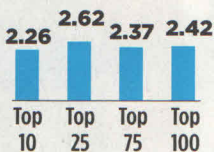

The ratio has been calculated based on the data provided by the top 75 institutes. The total number of students in BTech/BE courses has been arrived at by multiplying the total intake capacity by four.

The above table is based on data provided by institutes to the objective questionnaire.

Hail Osmania Univ Coll of Engg

P. ANIL KUMAR

IMPORTANT FINDINGS

Average total tuition fee for entire duration of BE/BTech programme (excluding hostel)