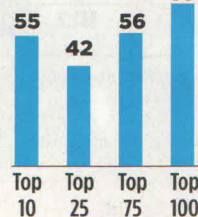

Figures in ₹lakh

The average ratio of permanent to visiting faculty