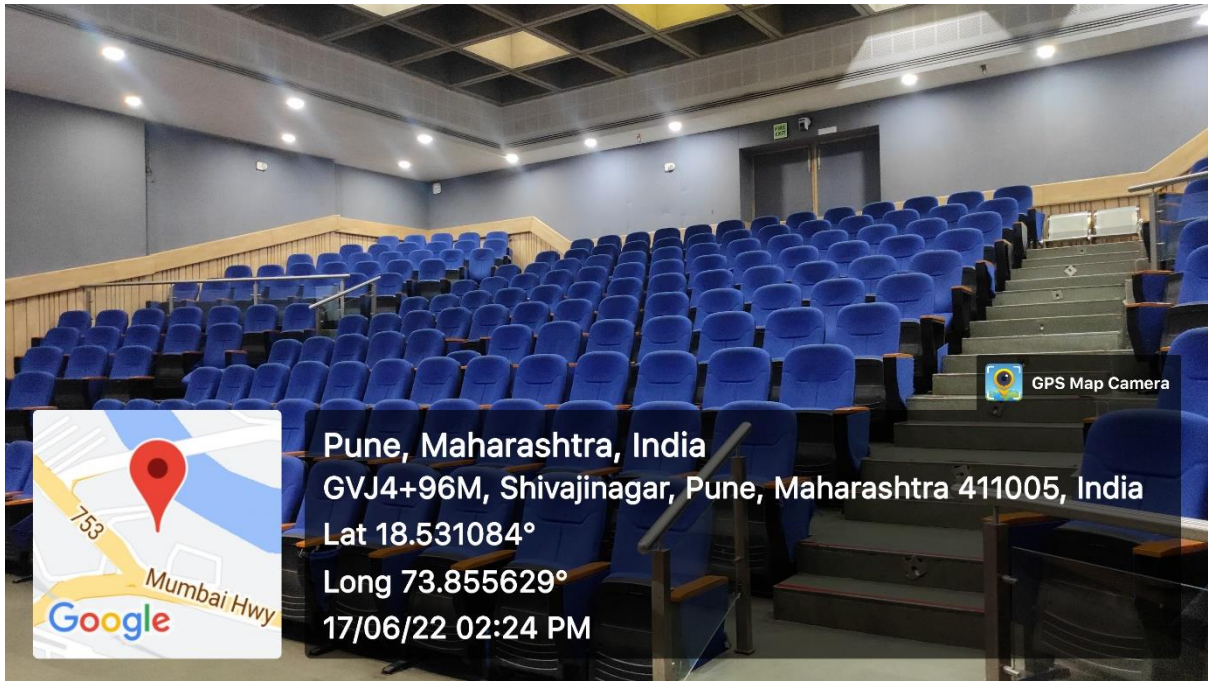

Common Rooms –

Reading Room in library

COEP have two reading rooms in the central library for students. These reading rooms are open for 12- 15 hours for students. Reading rooms are equipped with proper seating arrangements. Also, one rack is provided for book storage.

Pune, Maharashtra, India
GVJ4+96M, Shivajinagar, Pune, Maharashtra 411005, India
Lat 18.531084°
Long 73.855629°
17/06/22 02:24 PM

Mini Auditorium in North Campus

COEP have Mini-Auditorium for meetings and conferences. It is equipped with a projector, LED lamps, and proper seating arrangement. The mini auditorium have a central air conditioning system for ventilation.

Pune, Maharashtra, India
GVH4+MQ2, Shivajinagar, Pune, Maharashtra 411005, India
Lat 18.529316°
Long 73.857014°
17/06/22 02:13 PM

Main Auditorium in South Campus

COEP have the main Auditorium in the south campus. It is used for all cultural activities like drama, and events. The seating capacity of the auditorium is around 2000 students. The auditorium have a central air conditioning system for ventilation.