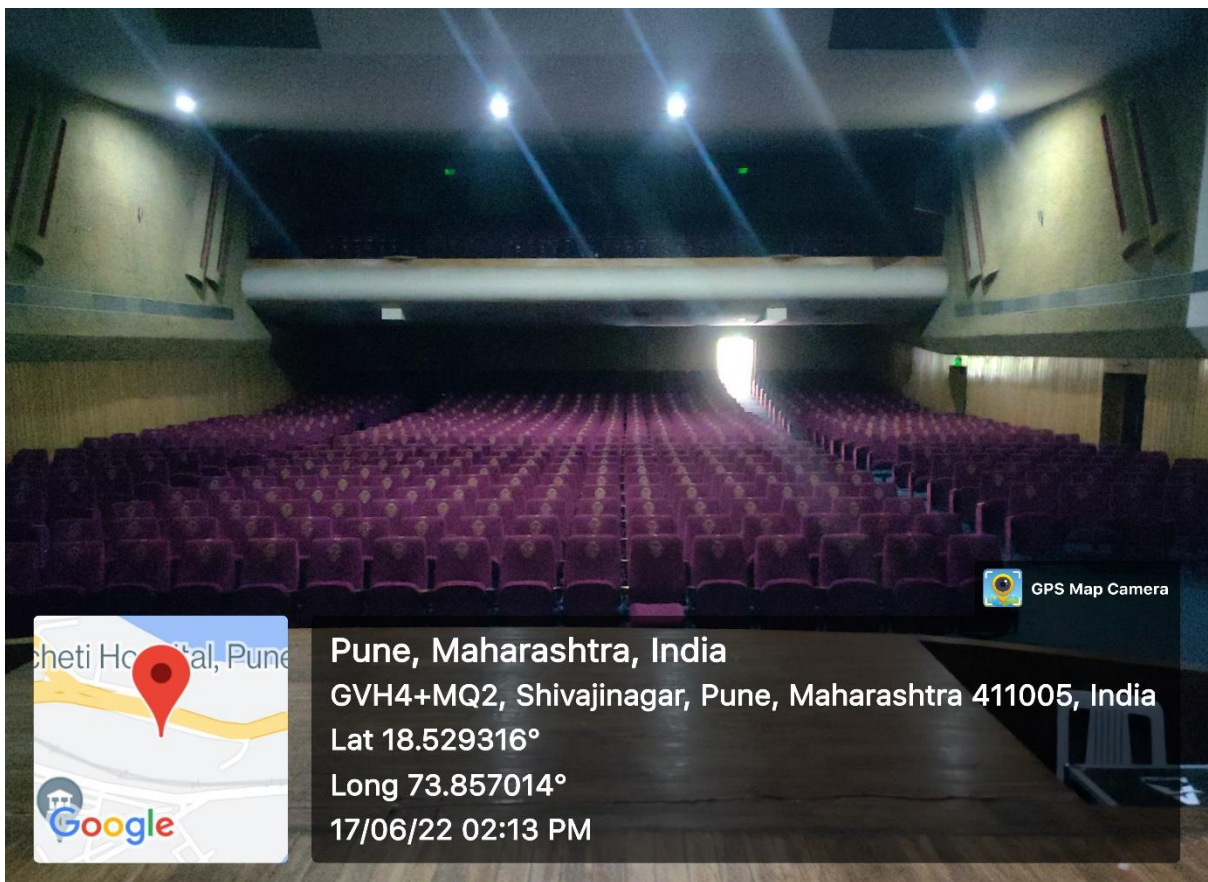

Common Rooms –

Reading Room in library

COEP have two reading rooms in the central library for students. These reading rooms are open for 12- 15 hours for students. Reading rooms are equipped with proper seating arrangements. Also, one rack is provided for book storage.

Pune, Maharashtra, India
GVJ4+96M, Shivajinagar, Pune, Maharashtra 411005, India
Lat 18.531084°
Long 73.855629°
17/06/22 02:24 PM

Mini Auditorium in North Campus

COEP have Mini-Auditorium for meetings and conferences. It is equipped with a projector, LED lamps, and proper seating arrangement. The mini auditorium have a central air conditioning system for ventilation.

Pune, Maharashtra, India
GVH4+MQ2, Shivajinagar, Pune, Maharashtra 411005, India
Lat 18.529316°
Long 73.857014°
17/06/22 02:13 PM

Main Auditorium in South Campus

COEP have the main Auditorium in the south campus. It is used for all cultural activities like drama, and events. The seating capacity of the auditorium is around 2000 students. The auditorium have a central air conditioning system for ventilation.